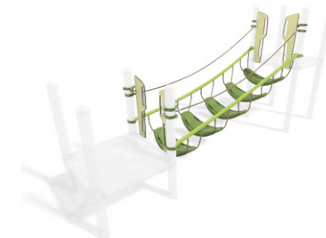

SaddleStep™ Climber

- Wiggly steps lead to the next level
- Connects decks with 32" height difference, up to 96" on the high side
- Product has different configurations available based on deck height
- #363634