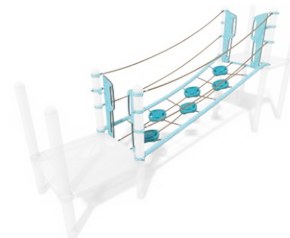

Abacus™ Climber

- Includes a colorful ball on each cable
- 24" to 72" decks
- #373009

FlexxWay™ Climber

- Game-changing LSI Flexx® provides a comfortable path for walking, crawling or scooting
- Connects decks with 48" height difference, up to 96" on the high side
- Available with Cable Guides or Cable Surrounds
- Patent pending
- #373141

Crux™ Climber

- Climbable on both sides to increase challenge and capacity
- 48", 72" and 80" decks
- #360412

Lotus™ Climber

- Angles and geometric hand- and foot-holds for many ways to climb
- 56" and 64" decks
- #373471