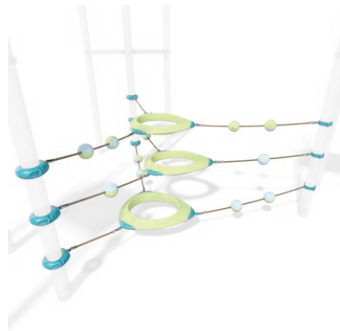

O-Zone® Array Climber

- Activate space in the center of a playstructure
- #372400